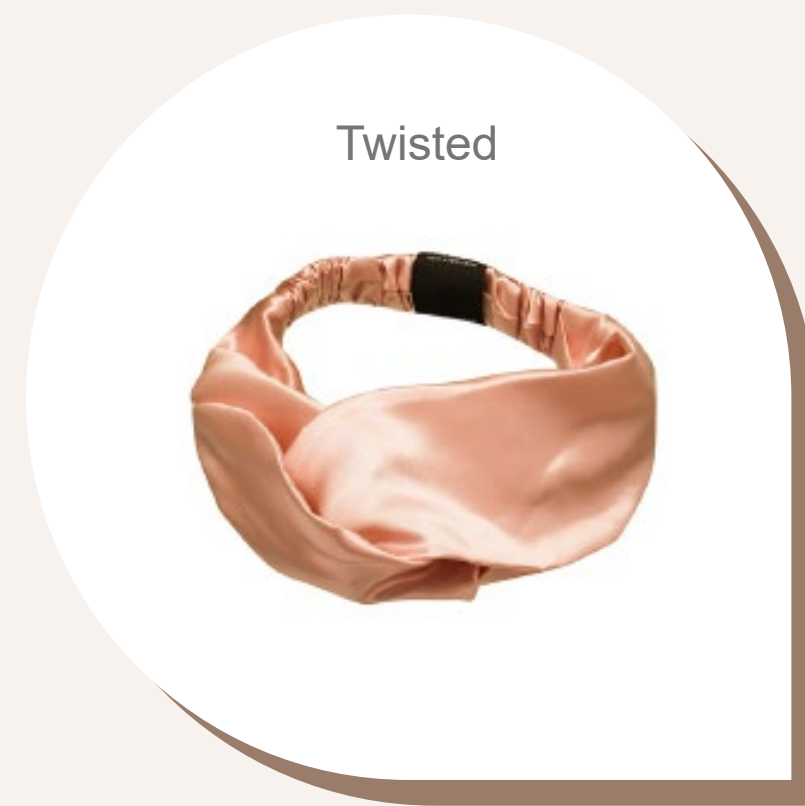

— SILK HEADBAND

SHELL:
16/19/22/25 MM

SIZE:
Customize

COLOR:
Customize color

ODM SERVICE:
📍 Customize labels
📦 Customize packaging