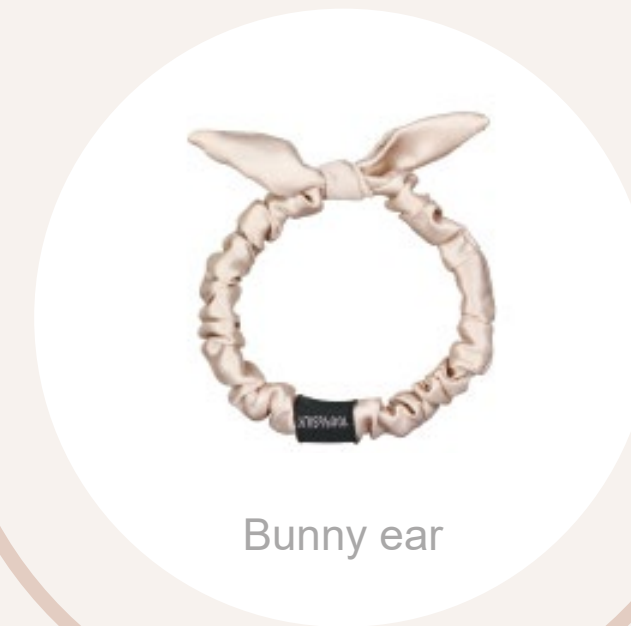

— SILK PILLOW CASE

— SILK EYE MASK

Self-fabric covered band

Piping

Adjustable

Embroidery

Silk eye mask with velcro

MOMME:
16/19/22/25 MM

Formaldehyde-free

Skinny

Medium

Large

Bunny ear

Bowknot

SIZE:

OD 6/11/15(cm)
OD 2/4/6(in)