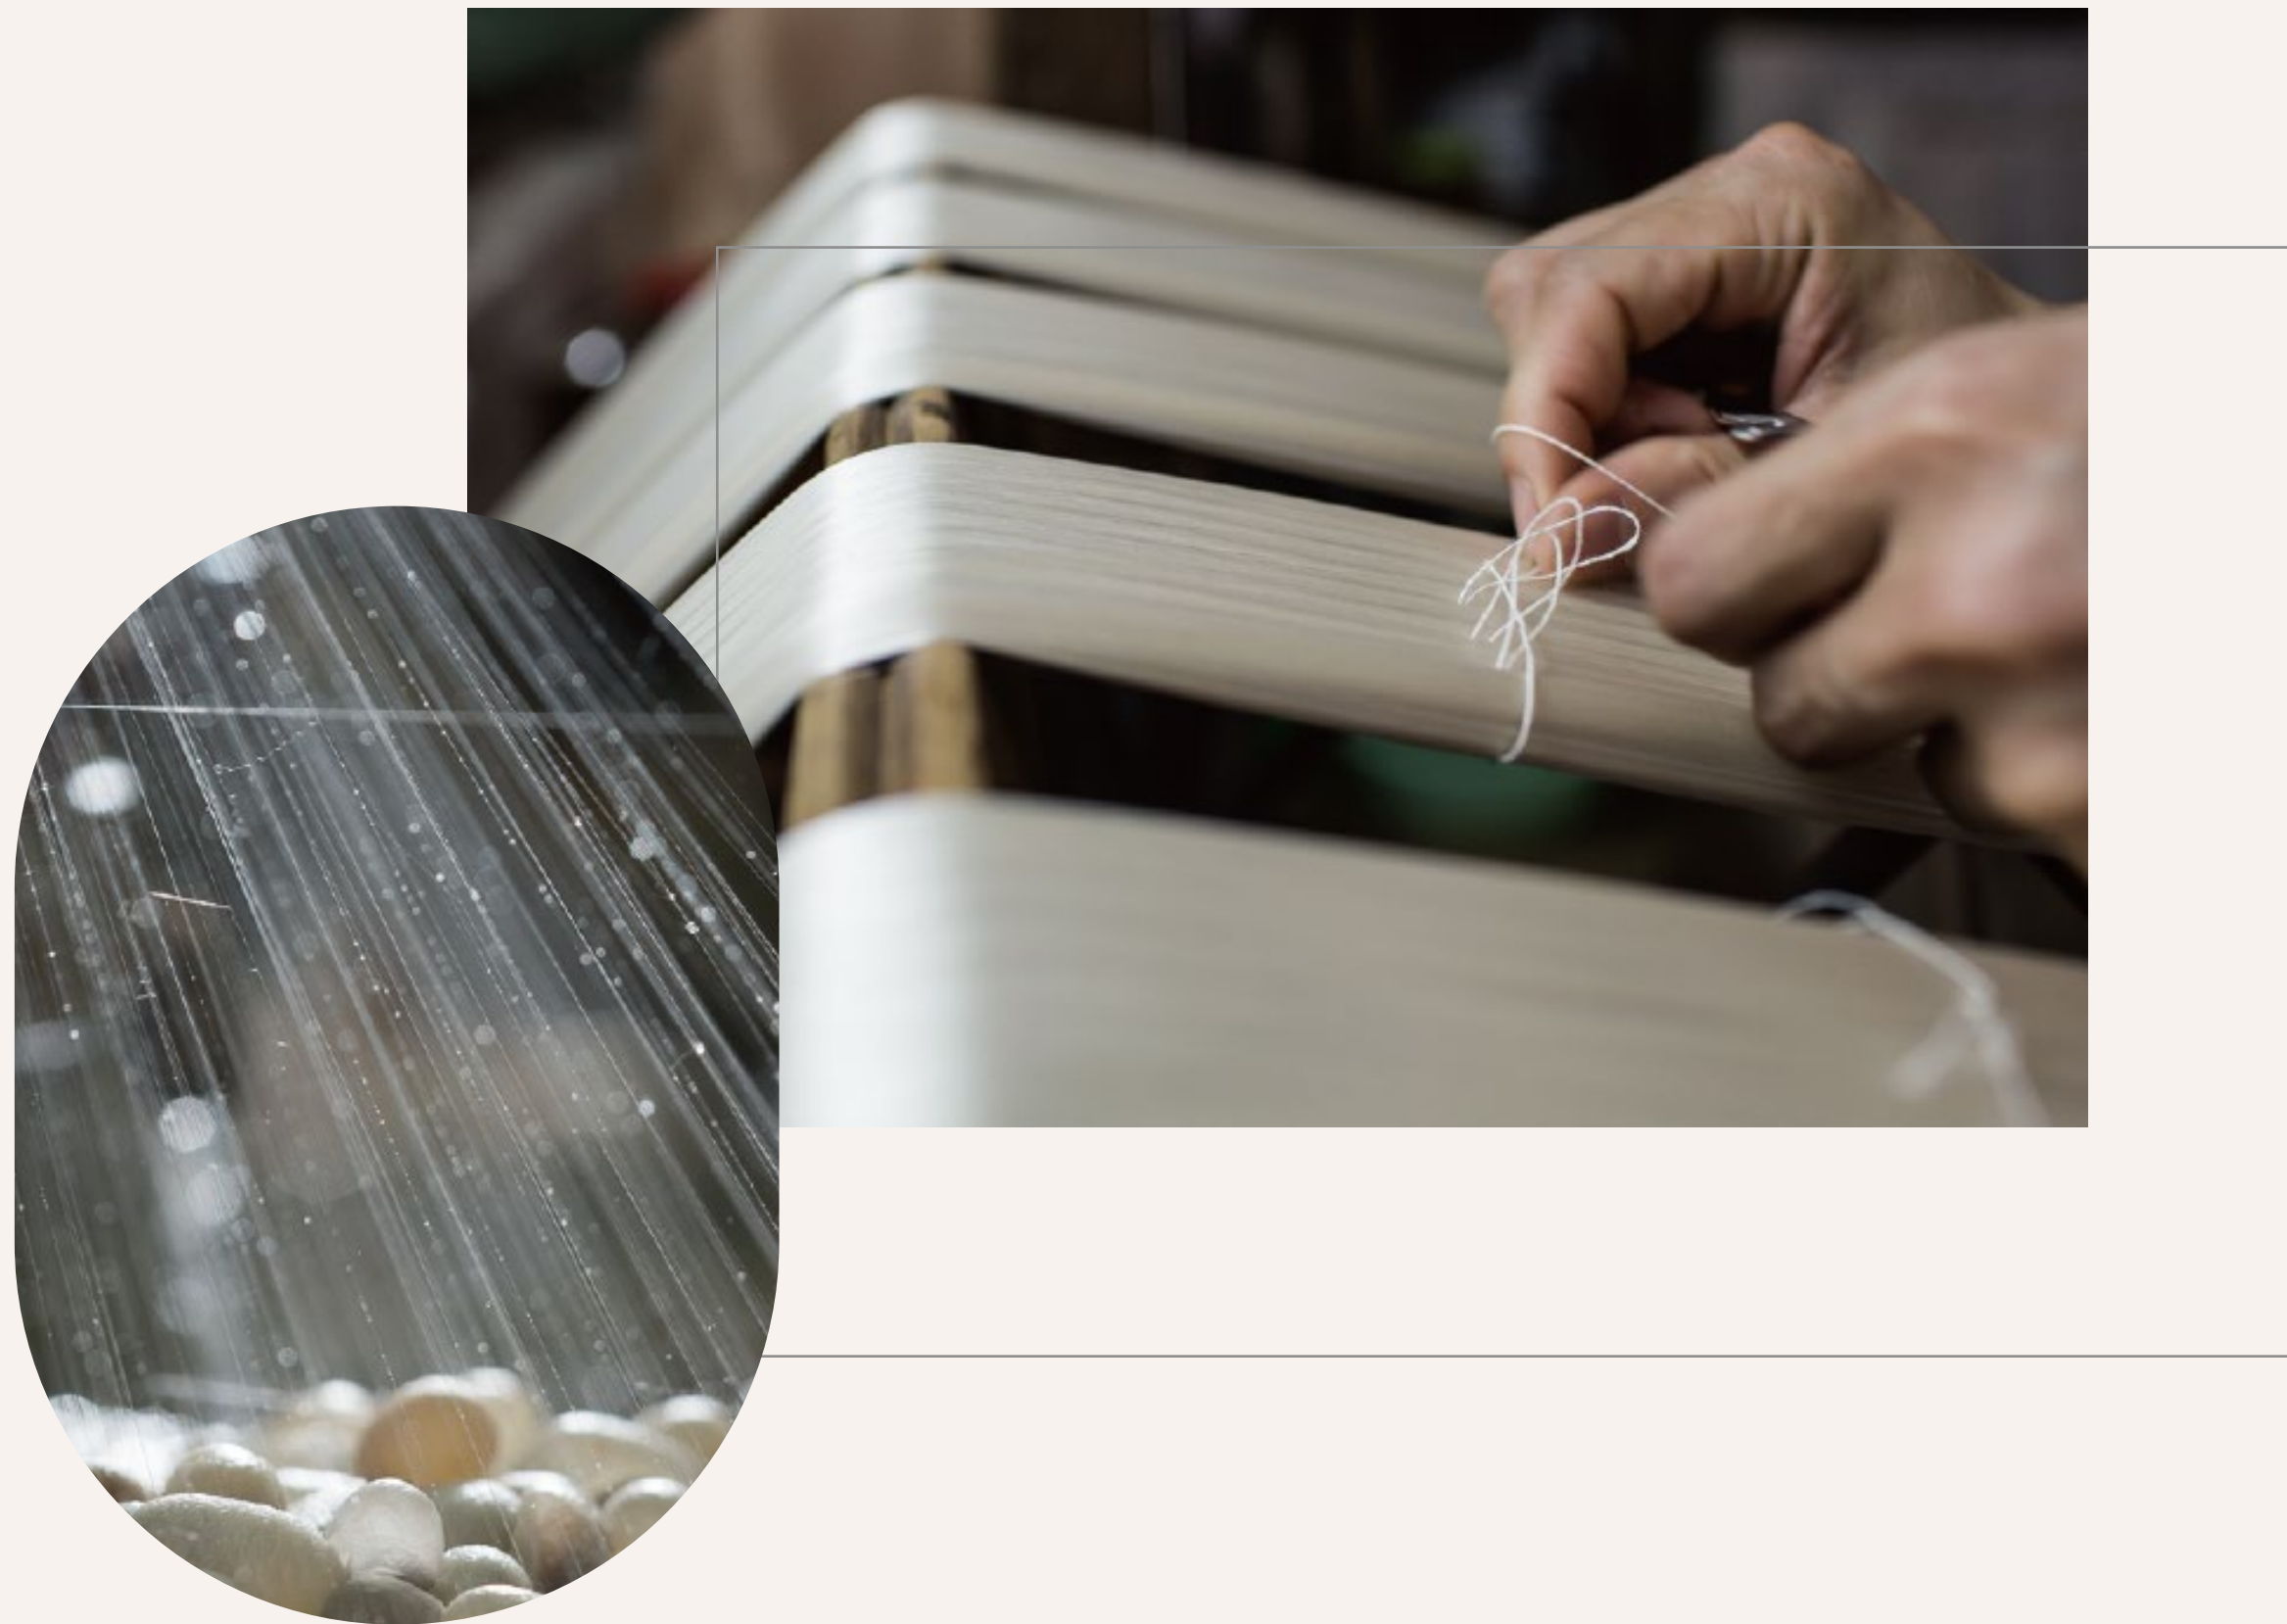

— BRAND STORY

SOFT AS LAKE, LUSTER AS SNOW

Taihu Snow company is located along the Taihu Lake, the third largest freshwater lake in China.

With the advantage of climate and nature conditions, silkworm could produce the highest quality silk cocoon and silk yarn, also the best finished silk products.

We enjoy the best gifts granted from nature.