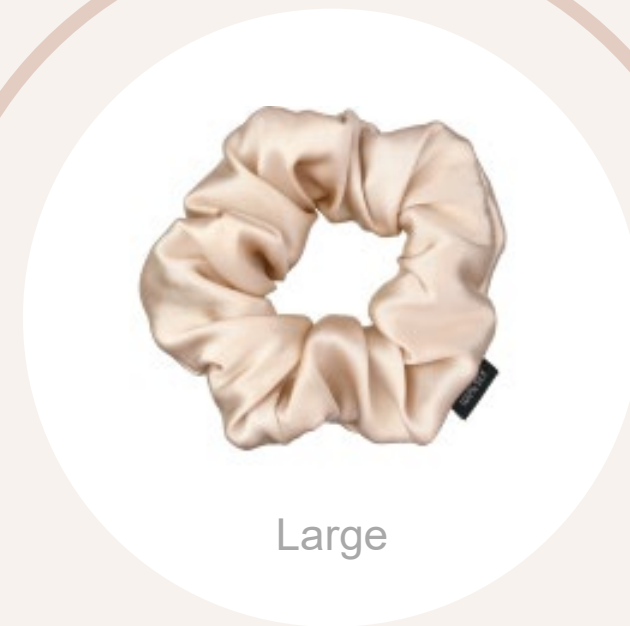

— SILK PILLOW CASE

— SILK EYE MASK

Self-fabric covered band

Piping

Adjustable

Embroidery

Silk eye mask with velcro

MOMME:
16/19/22/25 MM

STRAPS:
Elastic/Adjustable

COLOR:
Customize color

ODM SERVICE:
🌀 Pattern design
📄 Customize labels
® Logo
📦 Customize packaging

— SILK EYE MASK

100%
MULBERRY
SILK

TAIHU SNOW SILK

— SILK HAIR SCRUNCHIES

BUNGEE:

Formaldehyde-free

Skinny

Medium

Large

Bunny ear

Bowknot

SIZE:

OD 6/11/15(cm)
OD 2/4/6(in)