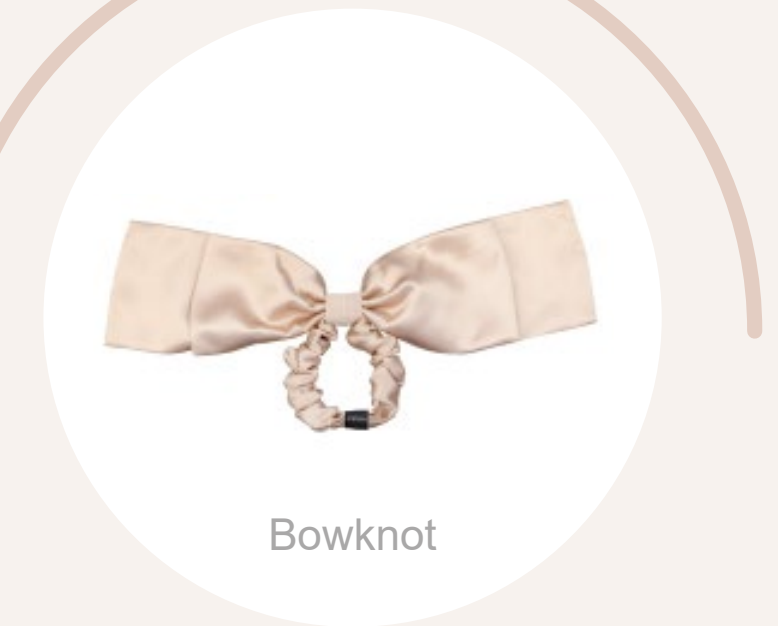

Formaldehyde-free

Skinny

Medium

Large

Bunny ear

Bowknot

SIZE:

OD 6/11/15(cm)
OD 2/4/6(in)