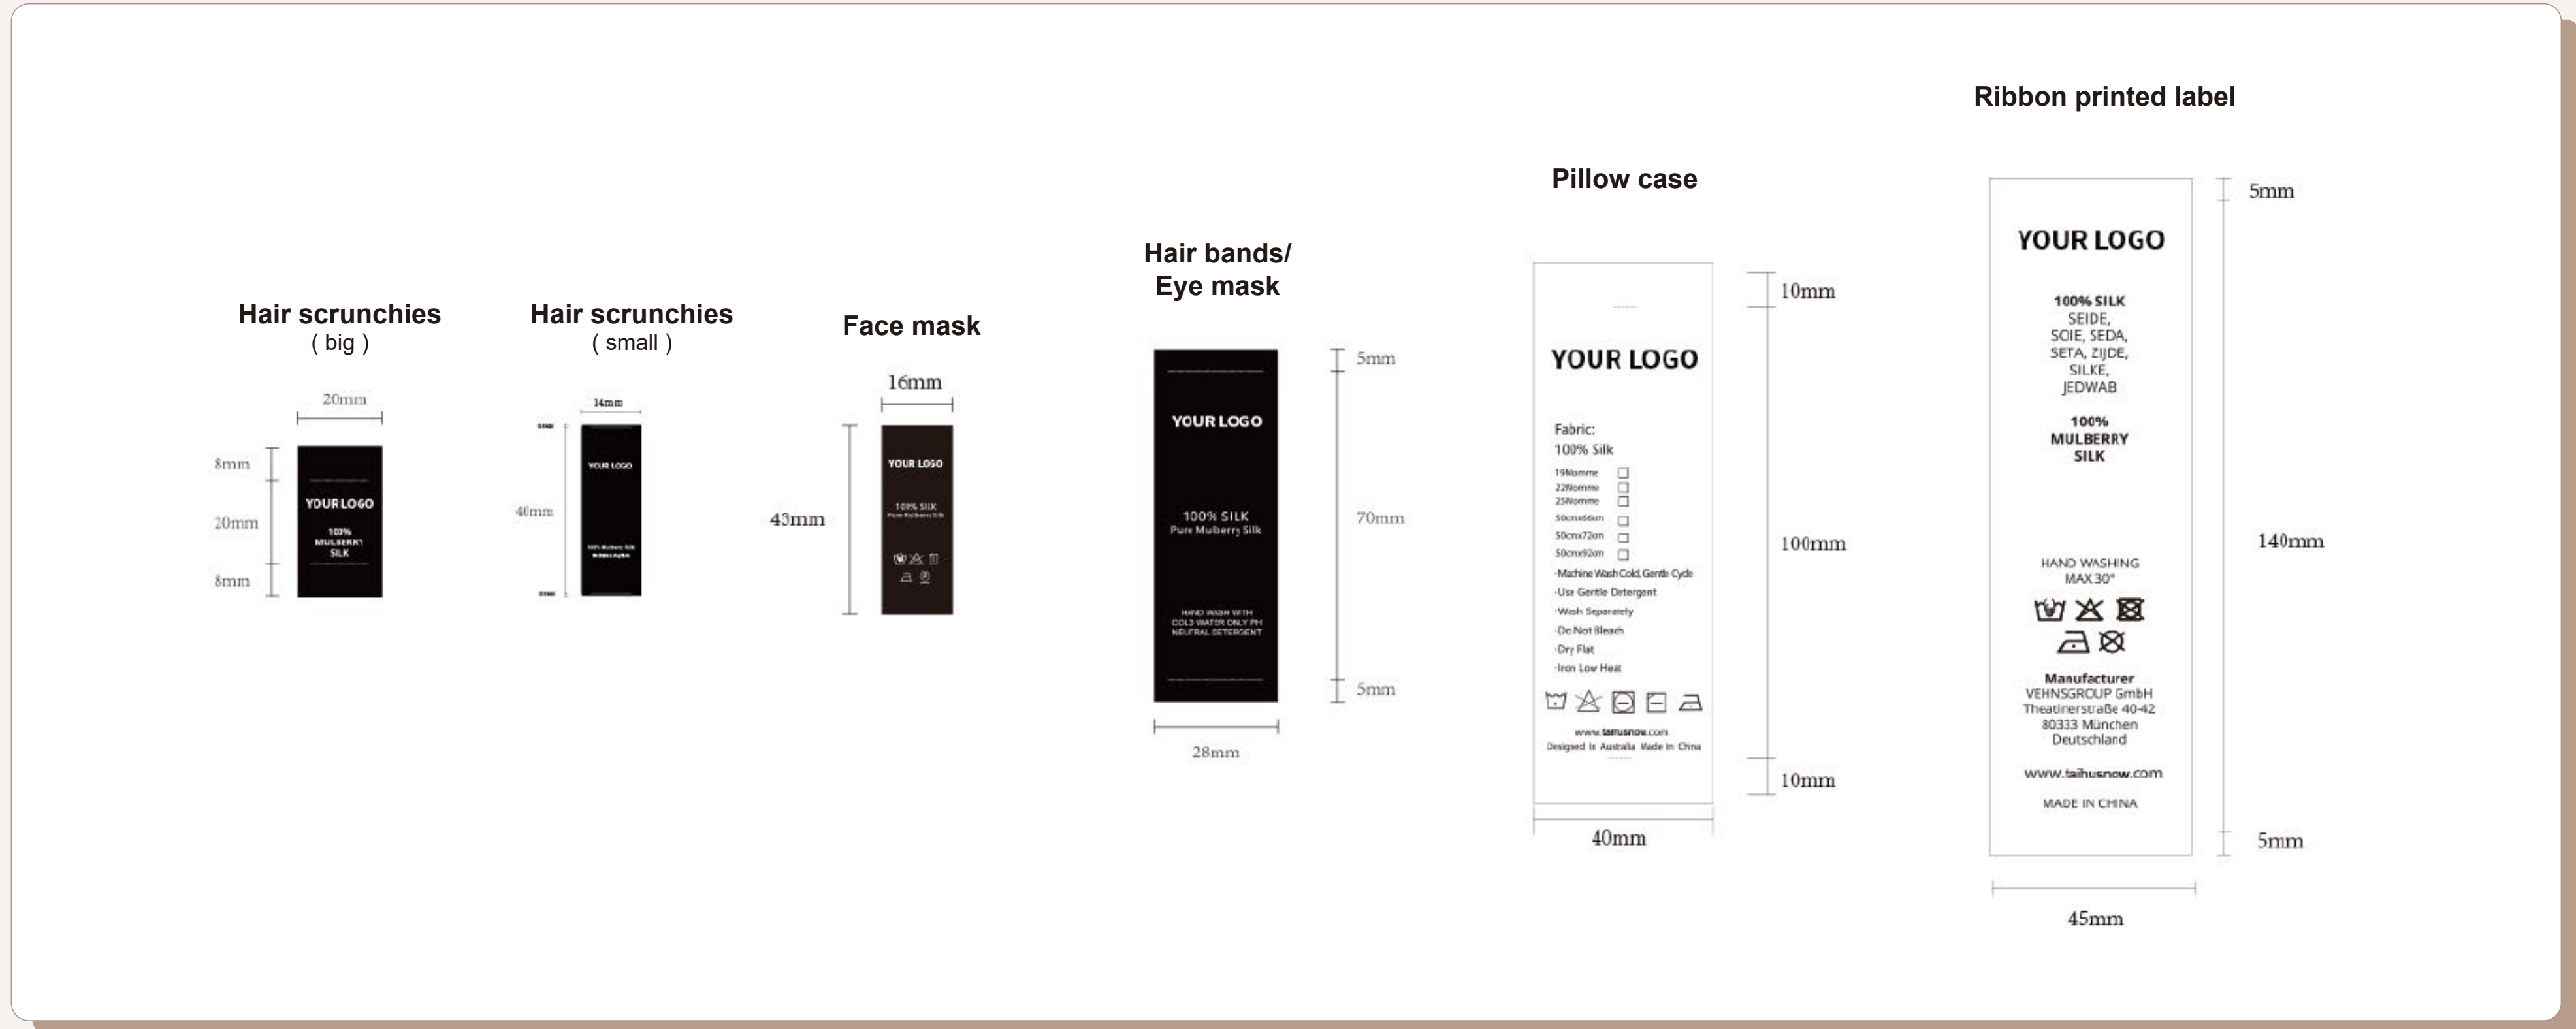

CUSTOMIZE PACKAGING