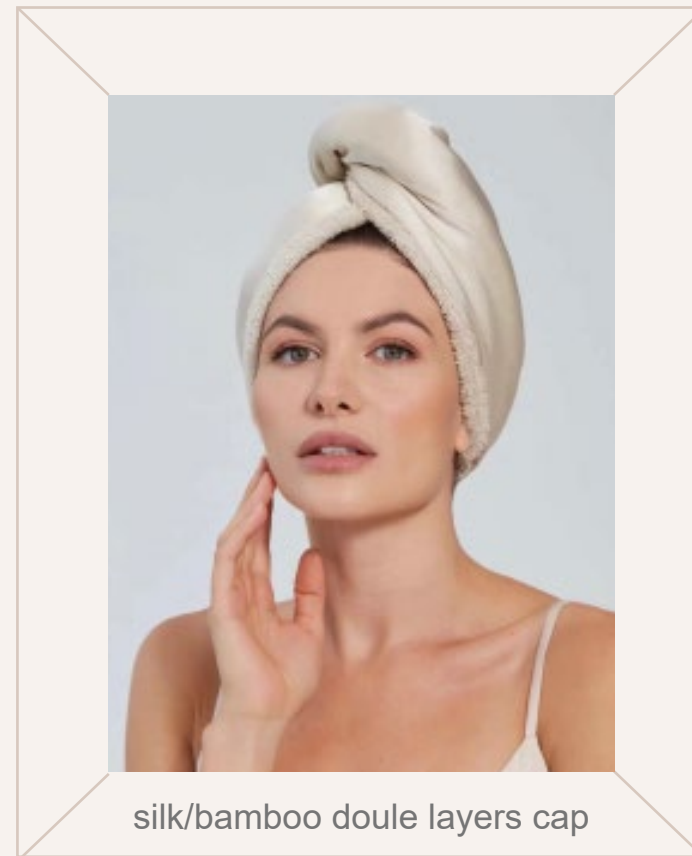

— SILK SLEEPING CAPS

SHELL:

16/19/22/25 MM