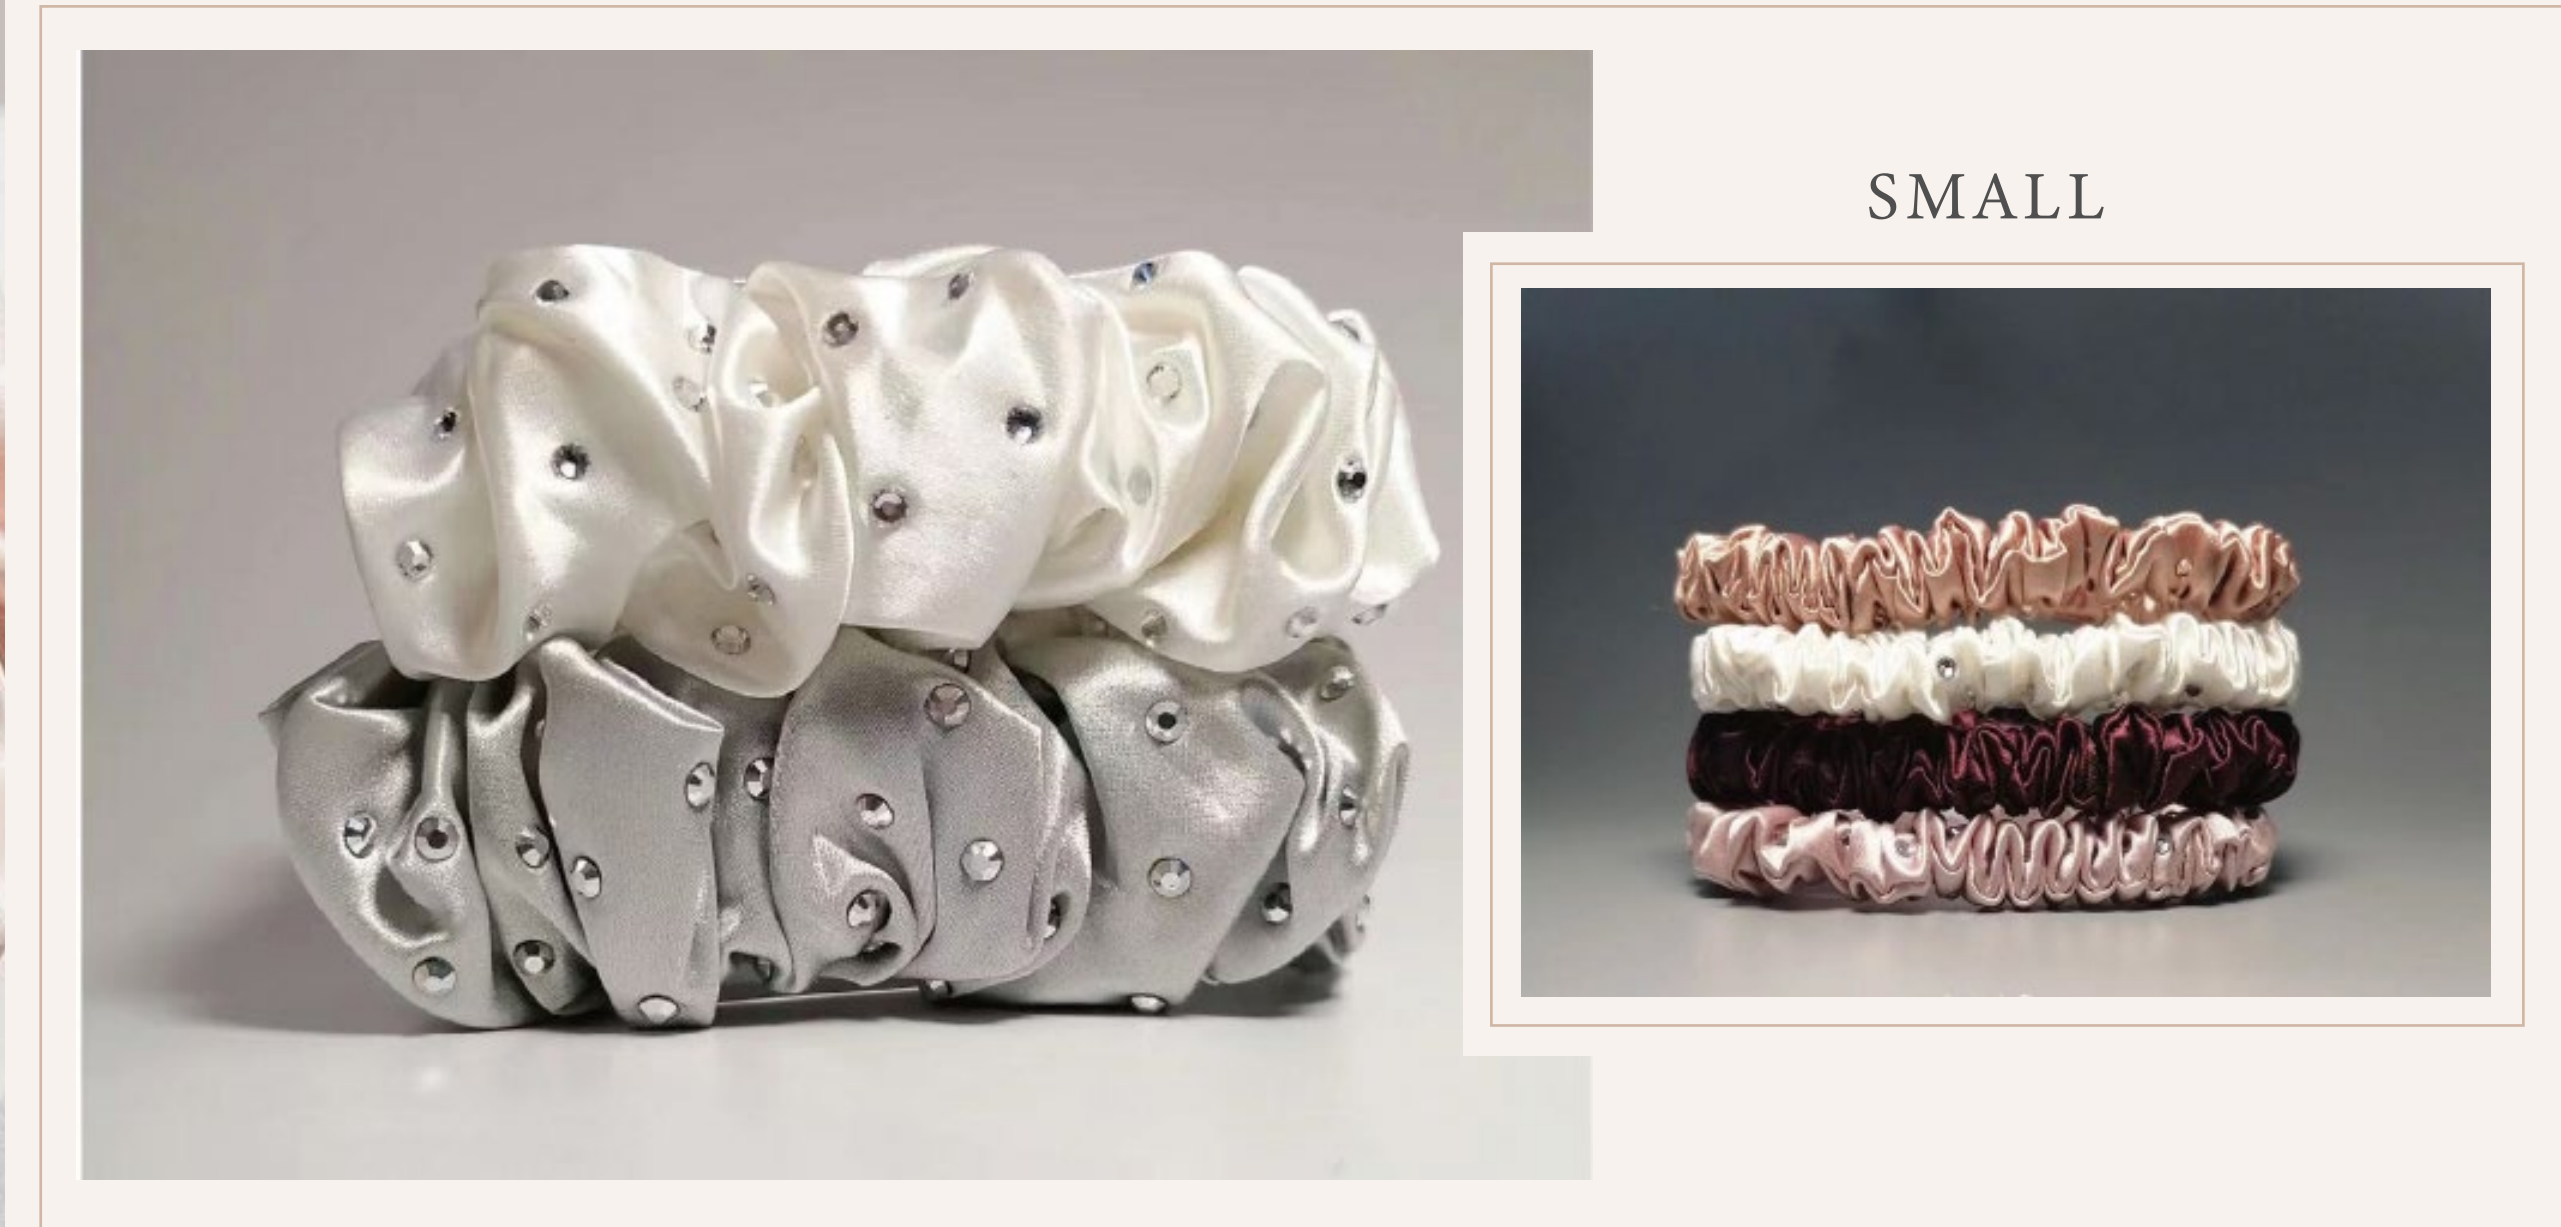

— RHINESTONE SCRUNCHIES

MEDIUM