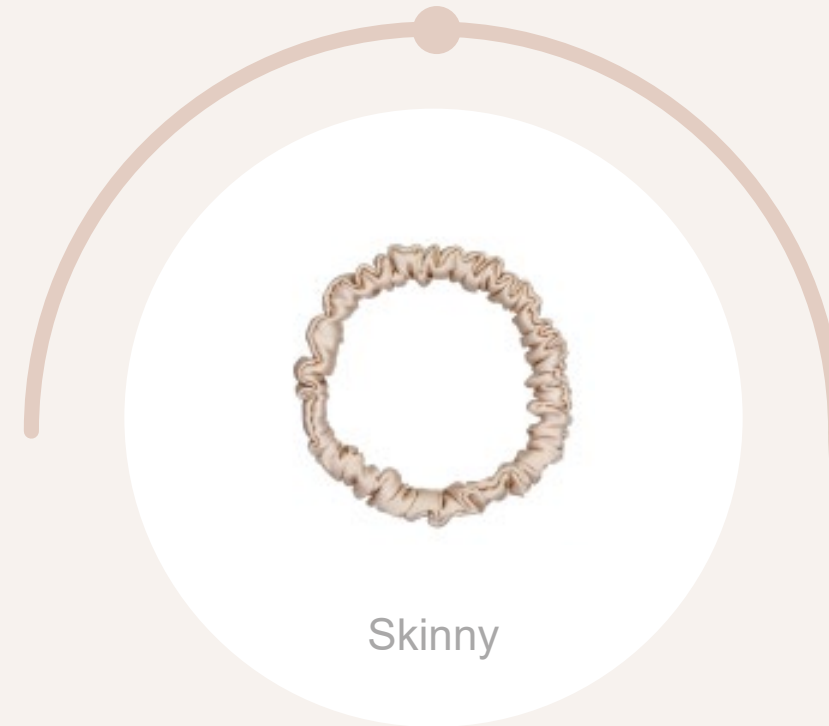

— SILK PILLOW CASE

— SILK EYE MASK

Self-fabric covered band

Piping

Adjustable

Embroidery

Silk eye mask with velcro

MOMME:
16/19/22/25 MM

STRAPS:
Elastic/Adjustable

COLOR:
Customize color

ODM SERVICE:
🌀 Pattern design
📄 Customize labels
® Logo
📦 Customize packaging

— SILK EYE MASK

100%
MULBERRY
SILK

TAIHU SNOW SILK

— SILK HAIR SCRUNCHIES

BUNGEE:

Formaldehyde-free

Skinny

Medium

Large

Bunny ear

Bowknot

SIZE:

OD 6/11/15(cm)
OD 2/4/6(in)