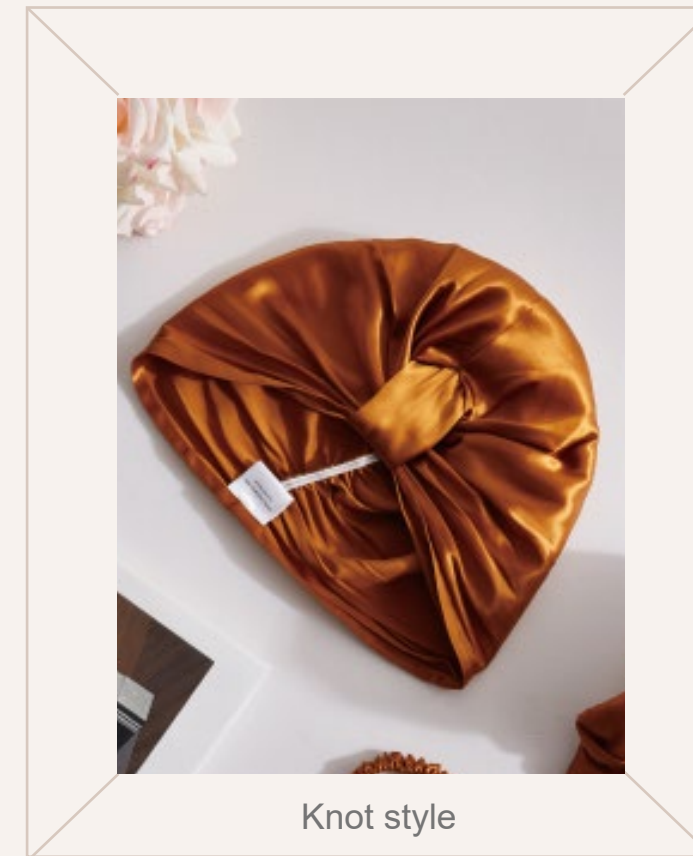

- ◆ Customize labels
- 📦 Customize packaging

— SILK SLEEP WEAR

— SILK HEADBAND

SHELL:
16/19/22/25 MM

SIZE:
Customize

COLOR:
Customize color

ODM SERVICE:
📍 Customize labels
📦 Customize packaging

— SILK HEADBAND

— SILK SLEEPING CAPS

SHELL:

16/19/22/25 MM

SIZE:

Diameter 44cm / 55cm
Diameter 17.2 / 21.7(in)

COLOR:

Customize color

ODM SERVICE: