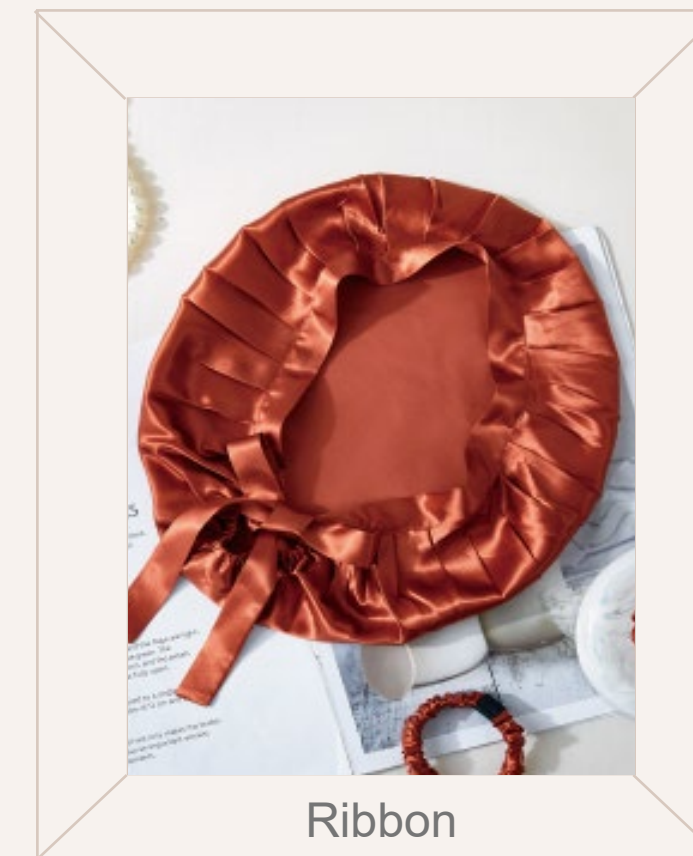

- ◆ Customize labels
- 📦 Customize packaging

— SILK SLEEP WEAR

— SILK HEADBAND

SHELL:
16/19/22/25 MM

SIZE:
Customize

COLOR:
Customize color

ODM SERVICE:
📍 Customize labels
📦 Customize packaging

— SILK HEADBAND

— SILK SLEEPING CAPS

SHELL:

16/19/22/25 MM

SIZE:

Diameter 44cm / 55cm
Diameter 17.2 / 21.7(in)

COLOR:

Customize color

ODM SERVICE:

- ◆ Customize labels
- 📦 Customize packaging

— SILK SLEEPING CAPS

— SILK HAIR ROLLER

SHELL:
16/19/22/25 MM

SIZE:
Customize

COLOR:
Customize color

ODM SERVICE:
® Logo 📍 Customize labels
📦 Customize packaging